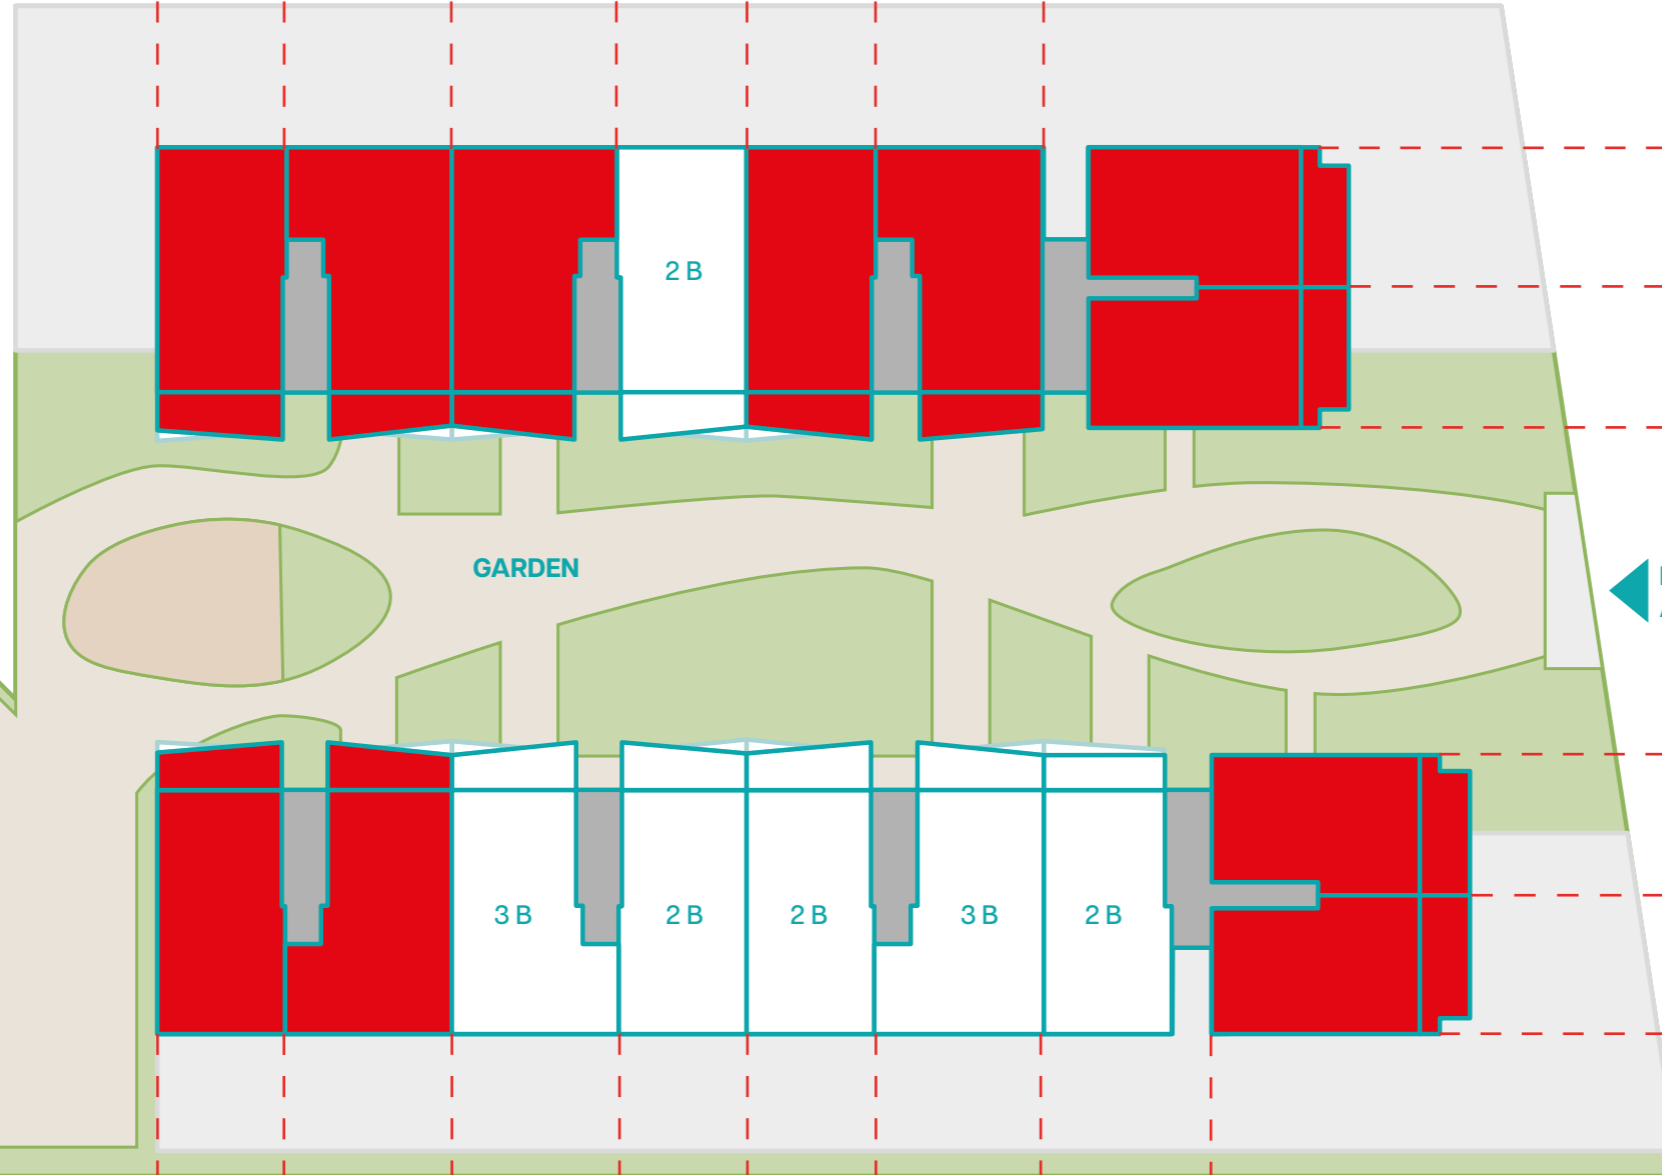

VIEWS TO FEIXES TALAMANCA

FOURTH FLOOR

BUILDING 1 - VIEWS TO THE SOUTH - PLAYA TALAMANCA					
Stairway 04		Stairway 03		Stairway 02	
Letter A	Letter B	Letter A	Letter B	Letter A	Letter B
			1.008.315 €		

VIEWS TO PLAYA TALAMANCA

MARINA BOTAFOCH

BUILDING 1	Stairway 01	Letter A	Letter B
------------	-------------	----------	----------

ENTRANCE AVDA. 8 DE AGOSTO

BUILDING 2	Stairway 01	Letter A	Letter B
------------	-------------	----------	----------