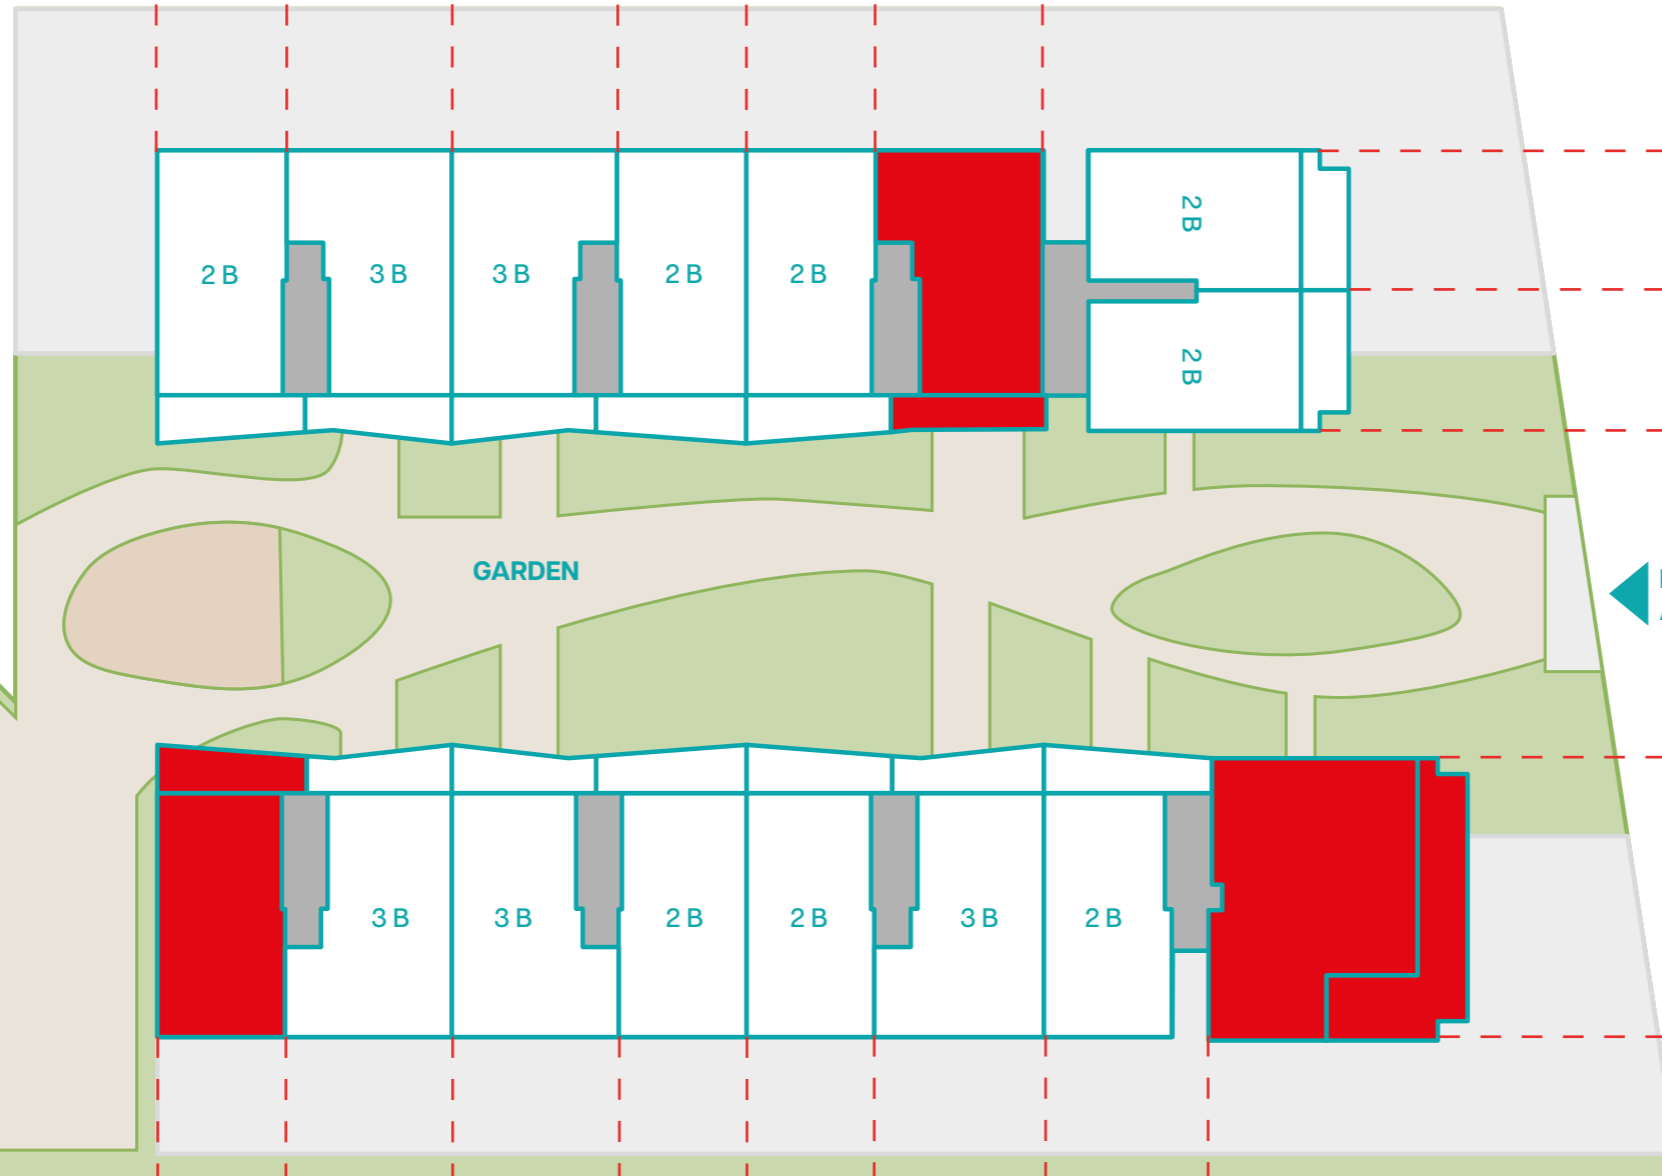

PENTHOUSE

BUILDING 1 - VIEWS TO THE SOUTH - PLAYA TALAMANCA					
Stairway 04		Stairway 03		Stairway 02	
Letter A	Letter B	Letter A	Letter B	Letter A	Letter B
1.374.975 €	1.540.350 €	1.574.580 €	1.405.530 €	1.436.085 €	

VIEWS TO PLAYA TALAMANCA