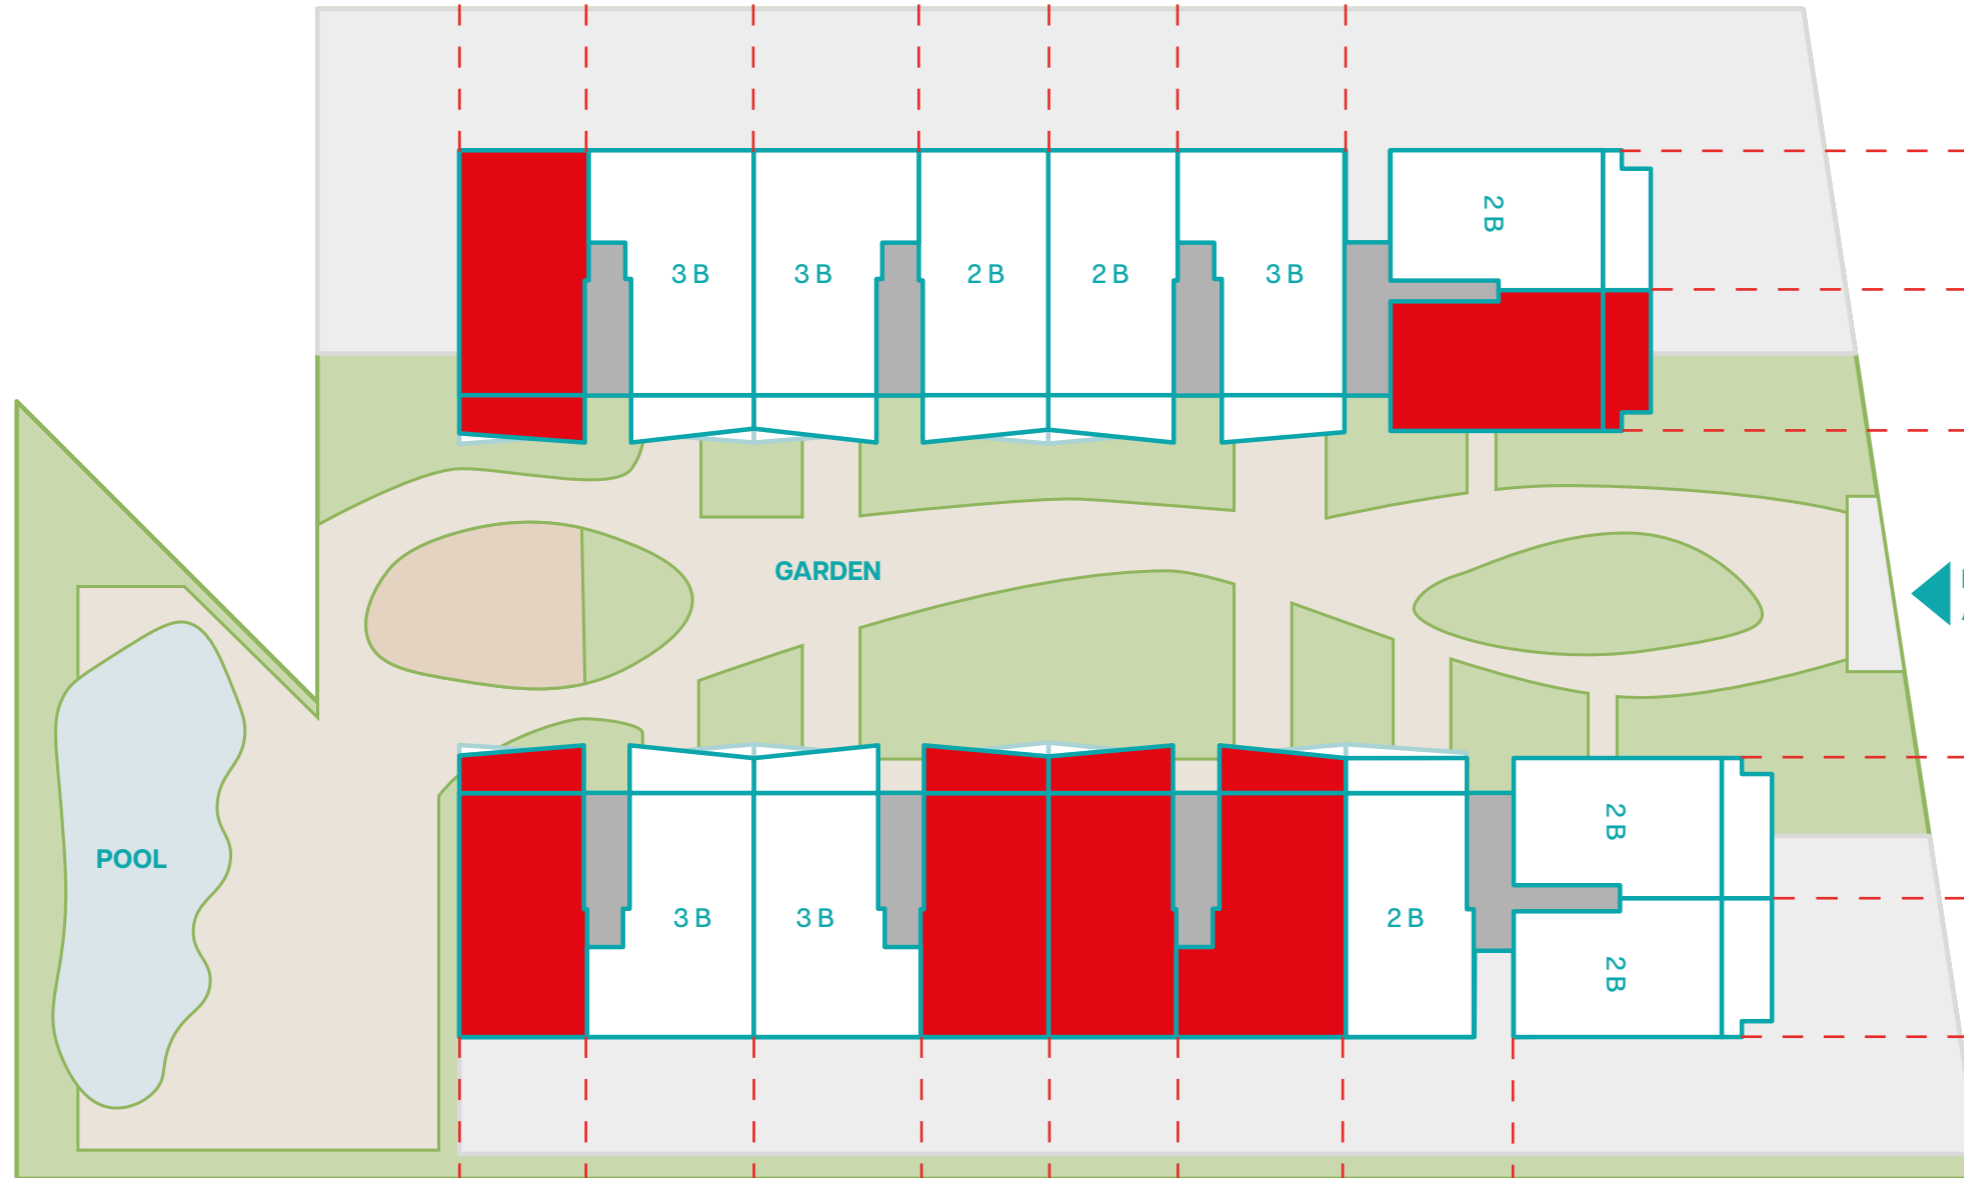

VIEWS TO FEIXES TALAMANCA

SECOND FLOOR

BUILDING 1 - VIEWS TO THE SOUTH - PLAYA TALAMANCA					
Stairway 04		Stairway 03		Stairway 02	
Letter A	Letter B	Letter A	Letter B	Letter A	Letter B
	1.006.362 €	1.042.304 €	886.095 €	916.650 €	1.078.245 €

VIEWS TO PLAYA TALAMANCA

MARINA BOTAFOCH

BUILDING 1	
Stairway 01	
Letter A	Letter B
1.066.665 €	

ENTRANCE AVDA. 8 DE AGOSTO

BUILDING 2	
Stairway 01	
Letter A	Letter B
1.059.990 €	1.066.665 €

PLAYA TALAMANCA