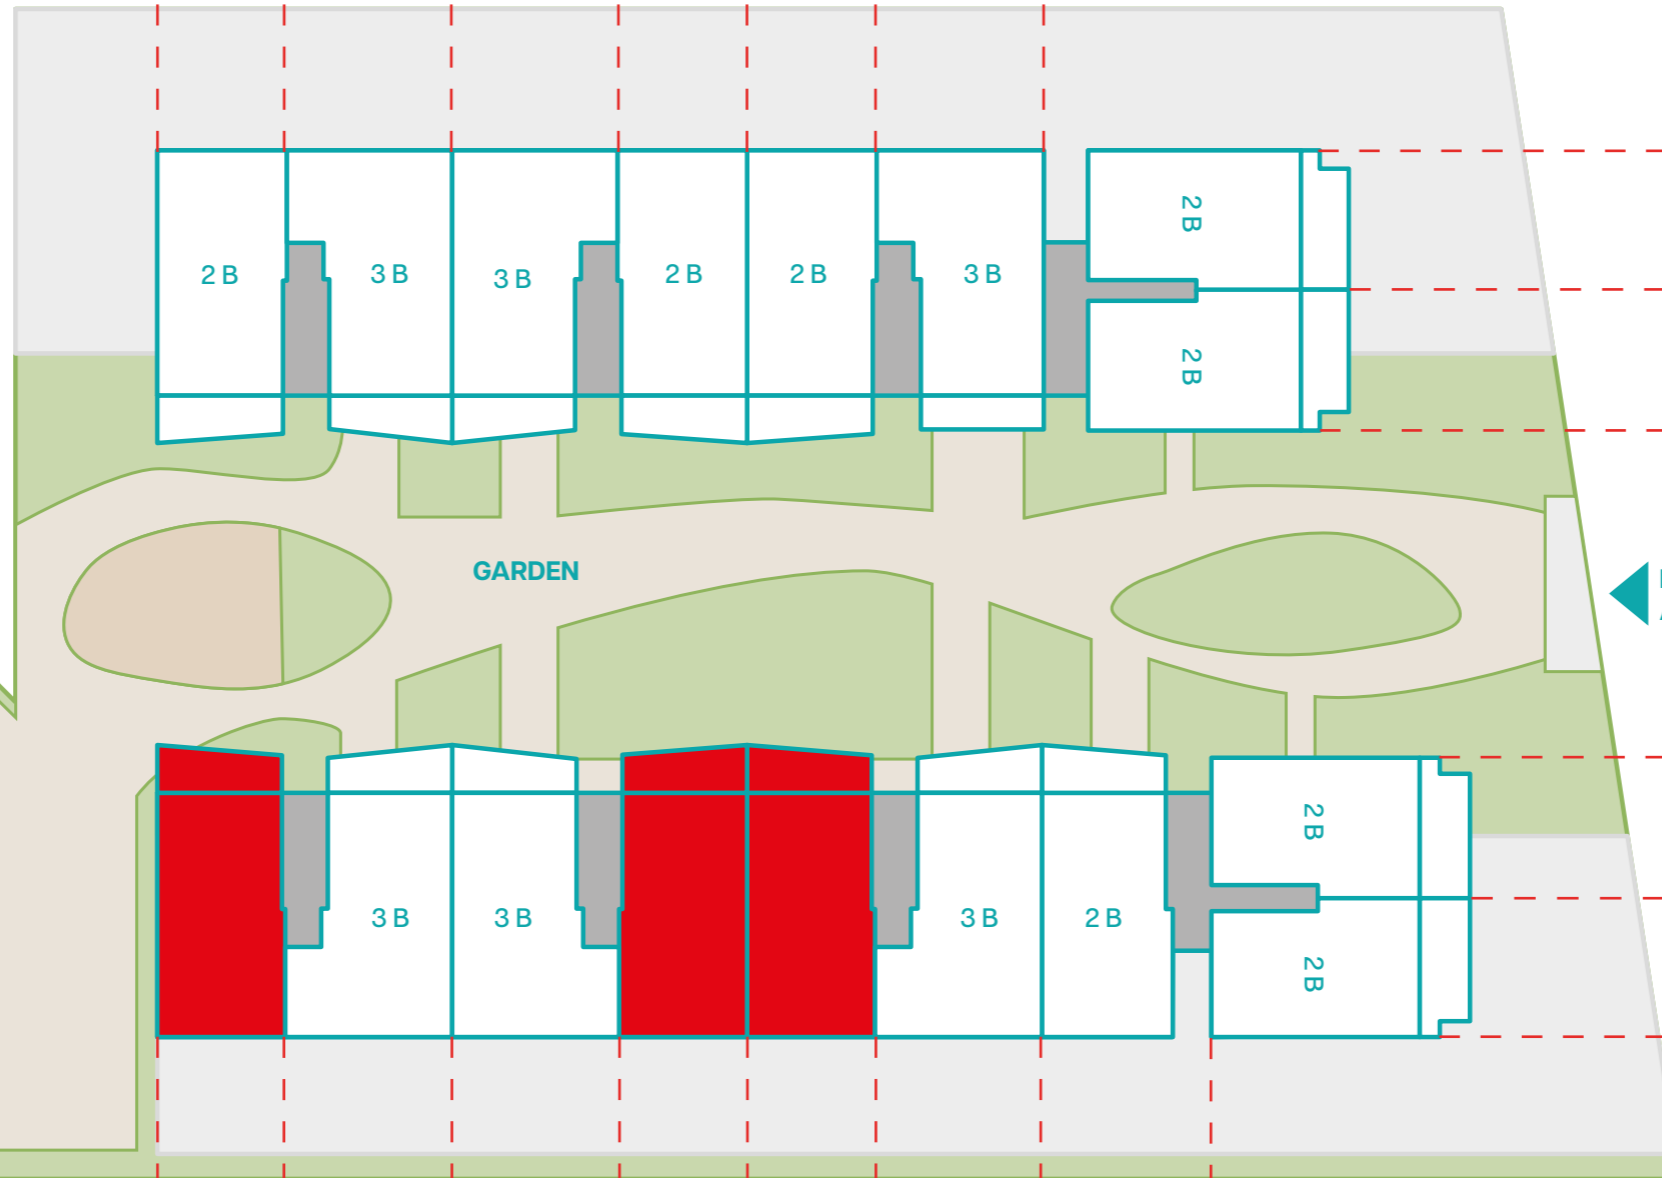

BR ≈ ≈ Z ≈
MARINA BOTAFOCH · IBIZA

Launch price list

Time to be happy

FIRST FLOOR

SECOND FLOOR

THIRD FLOOR

FOURTH FLOOR

PENTHOUSE

FIRST FLOOR

BUILDING 1 - VIEWS TO THE SOUTH - PLAYA TALAMANCA					
Stairway 04		Stairway 03		Stairway 02	
Letter A	Letter B	Letter A	Letter B	Letter A	Letter B
794.430 €	889.980 €	924.210 €	824.985 €	855.540 €	1.006.362 €

VIEWS TO PLAYA TALAMANCA

MARINA BOTAFOCH

BUILDING 1	
Stairway 01	
Letter A	Letter B
1.010.735 €	1.004.410 €

ENTRANCE AVDA. 8 DE AGOSTO

BUILDING 2	
Stairway 01	
Letter A	Letter B
1.004.410 €	1.010.735 €

PLAYA TALAMANCA